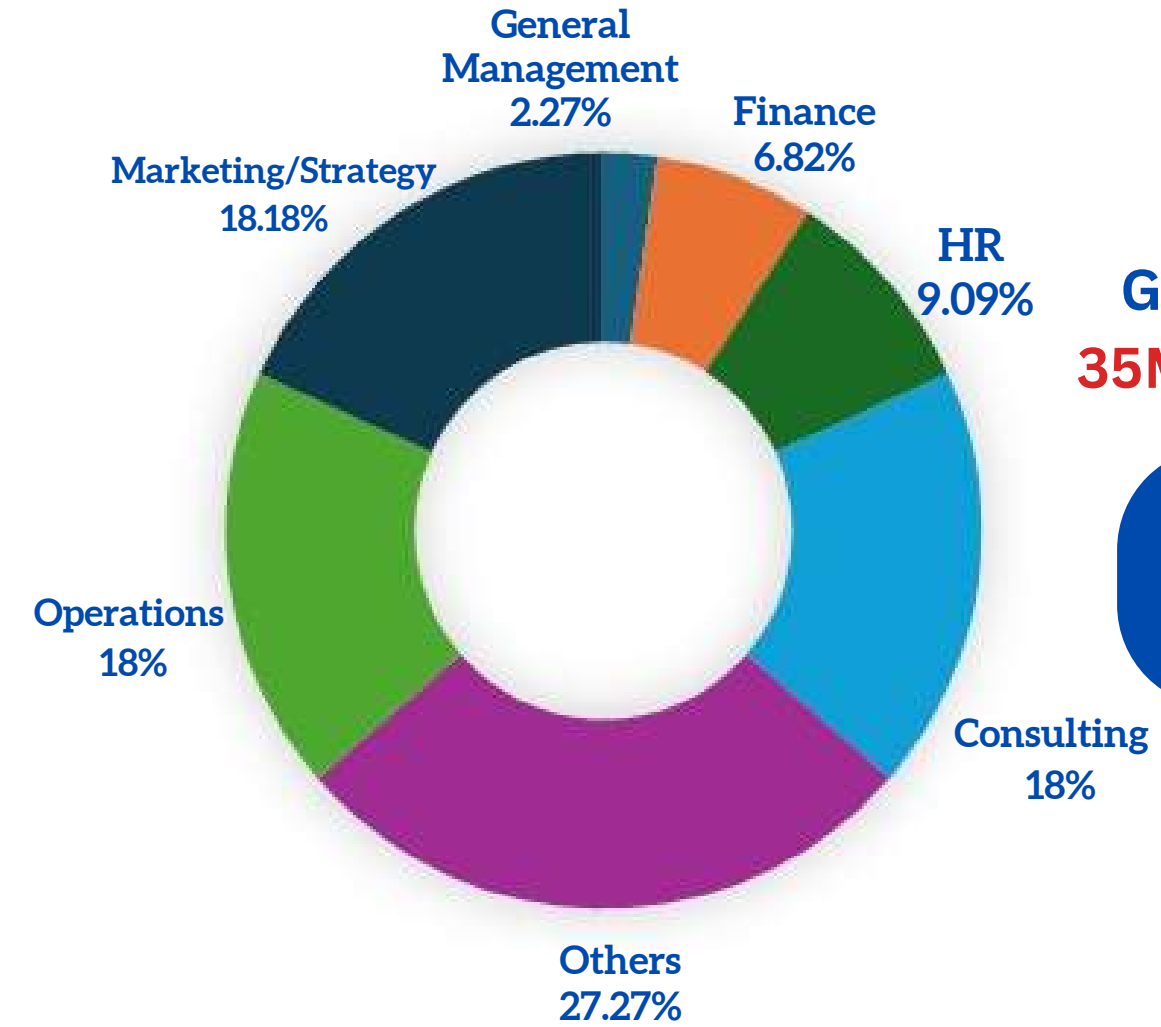

BATCH SIZE

45 STUDENTS

13.3% CANDIDATES WITH WORK EXPERIENCE

11.8

MONTHS

AVERAGE
WORK
EXPERIENCE

AVERAGE CTC:
14.01 LPA

MEDIAN CTC:
13 LPA

HIGHEST CTC:
32 LPA

GENDER DIVERSITY

35 MALES : 10 FEMALES

56+

COMPANIES PARTICIPANTS

PROMINENT RECRUITERS