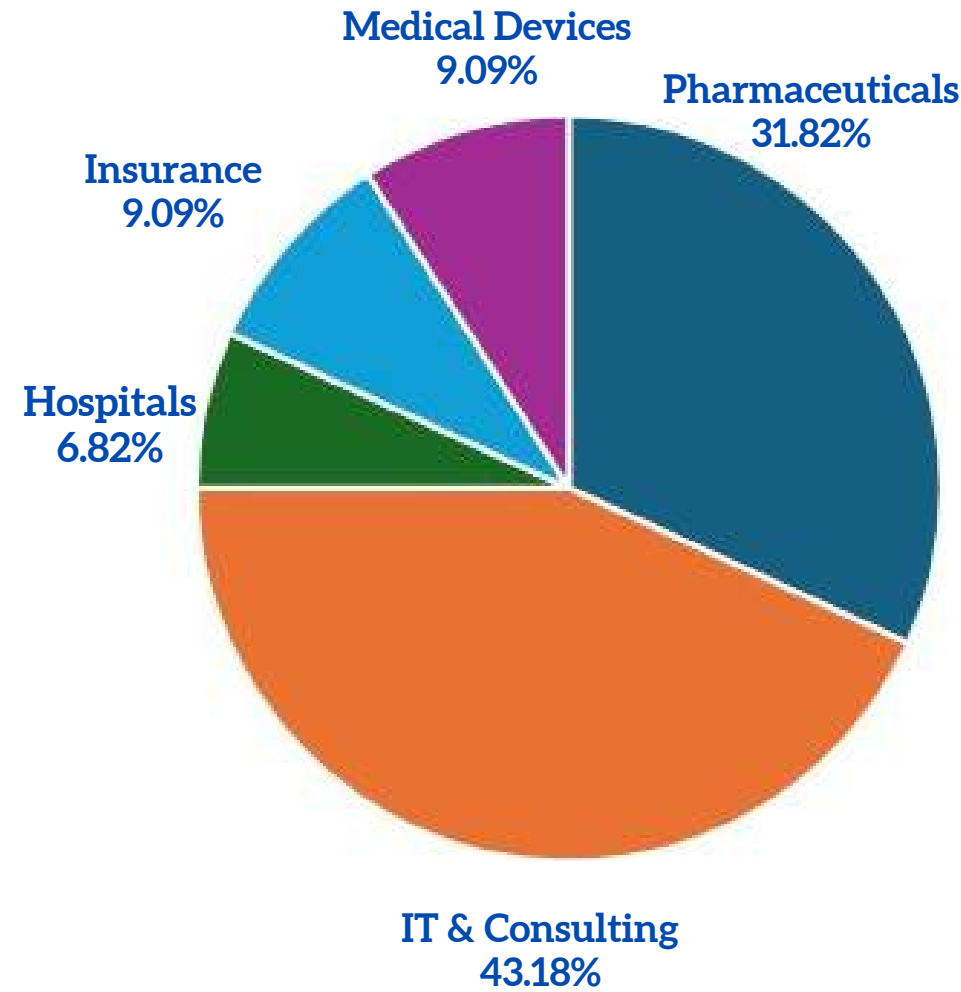

BATCH SIZE

45 STUDENTS

13.3% CANDIDATES WITH WORK EXPERIENCE

11.8

MONTHS

AVERAGE
WORK
EXPERIENCE

AVERAGE CTC:
14.01 LPA

MEDIAN CTC:
13 LPA

HIGHEST CTC:
32 LPA

GENDER DIVERSITY

35 MALES : 10 FEMALES

56+

COMPANIES PARTICIPANTS

PROMINENT RECRUITERS